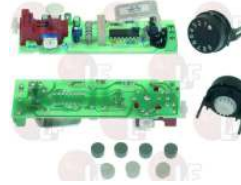

ROBOT COUPE

Suitable for:

9390021 ELECTR.CONTROL CIRCUIT BOARD W/3 MICRO
 complete with cable
 external dimensions 132x33 mm
 for Cutter (ROBOT COUPE) BLIXER5A - BLIXER6A - R5A
 R502A - R502D - R502E - R6A - R602A - R602D
 R602E
 for Vegetables/mozzarella cutter (ROBOT COUPE)
 CL55D - CL60D

ROBOT COUPE 70.117813

Suitable for:

9390015 ELECTRONIC CIRC.BOARD KIT 230V 125x30 mm
 complete with buttons and potentiometer
 for Mixer (ROBOT COUPE) MP160VV - MP170VV
 MP170VVCOMBI - MP190COMBI - MP190VV
 MP220COMBI - MP220VV - MP240COMBI - MP240VV