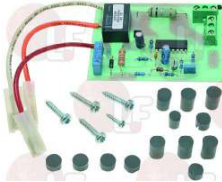

ROBOT COUPE 70.39168

ROBOT COUPE 70.89168

9100033 ELECTRONIC CIRC.BOARD KIT 230V 80x60 mm
complete with cables and buttons
for Mixer (ROBOT COUPE) MP350 - MP350A
MP350ULTRA - MP450 - MP450A - MP450ULTRA